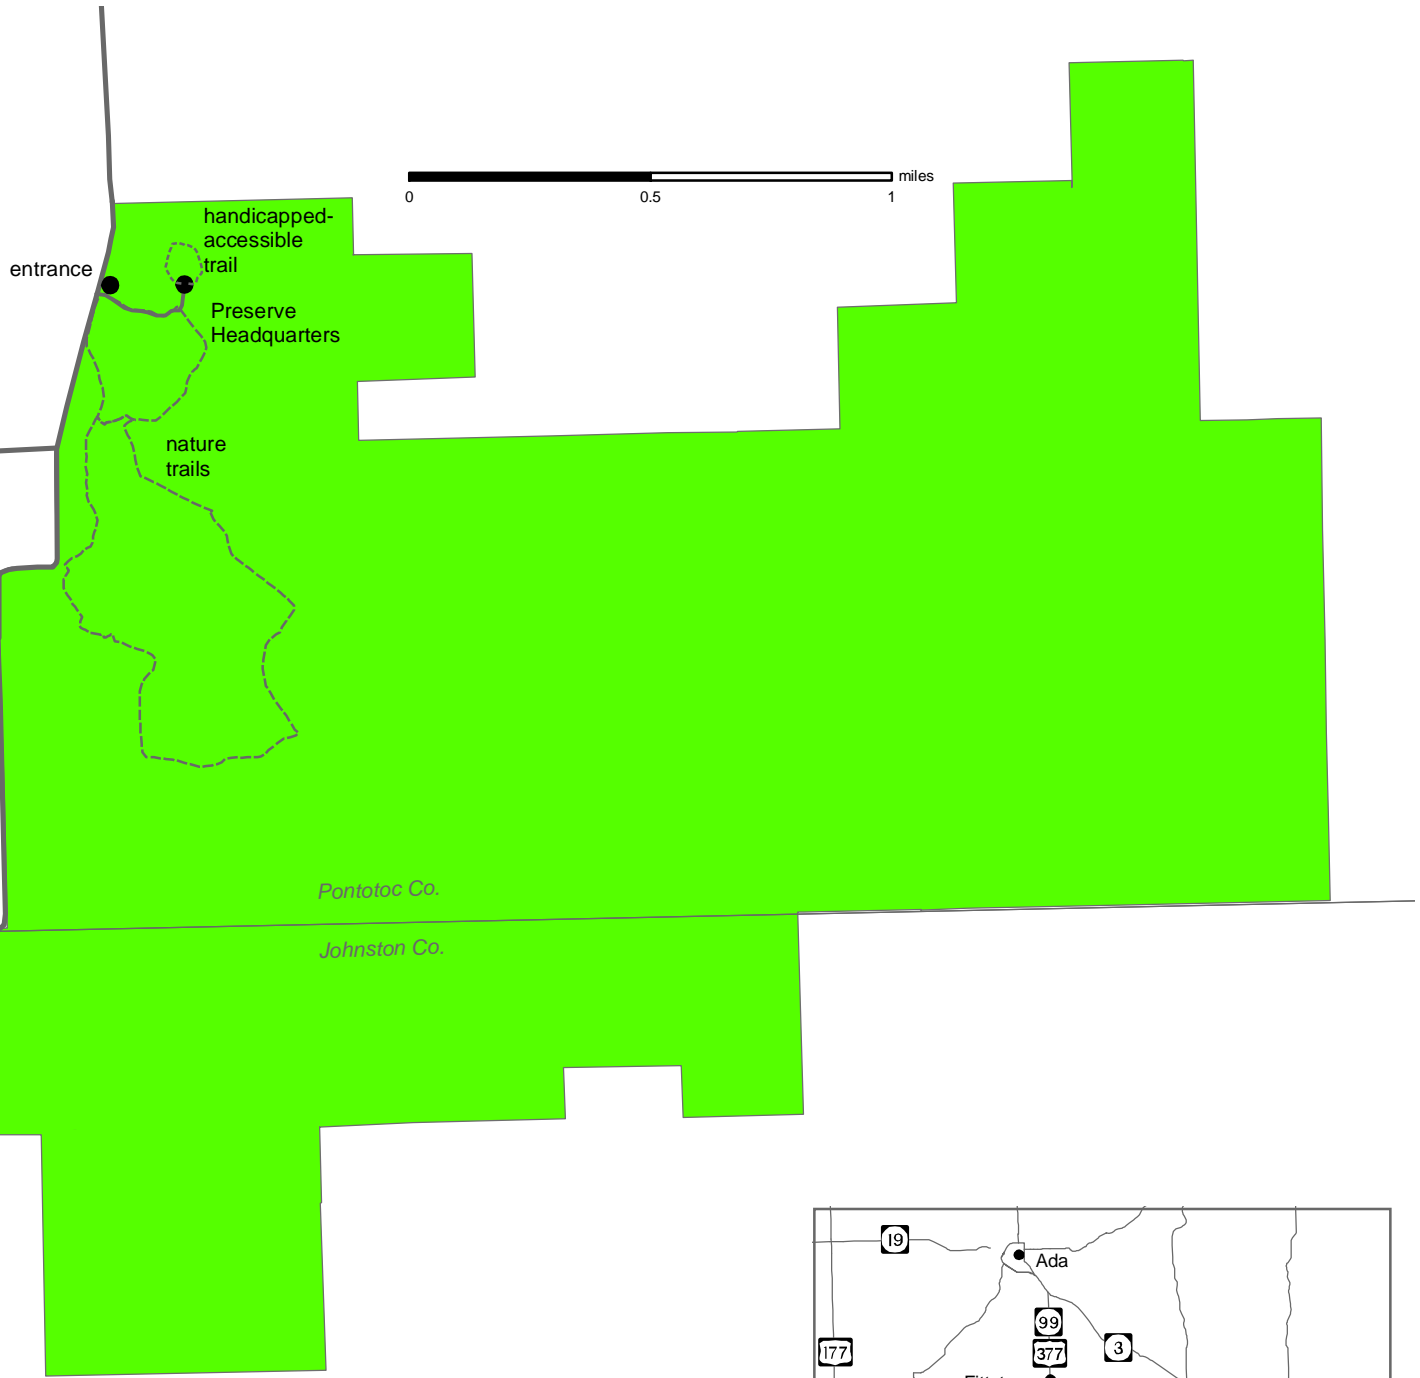

Pontotoc Ridge Preserve

Pontotoc / Johnston Counties, Oklahoma

Directions to the Preserve:
From Fittstown, drive south on Highway 99/377 to Pontotoc/ Johnston County line (approx. 8 miles). Travel east on county road 1 mile, turn north & follow road 1.5 miles to Preserve entrance.