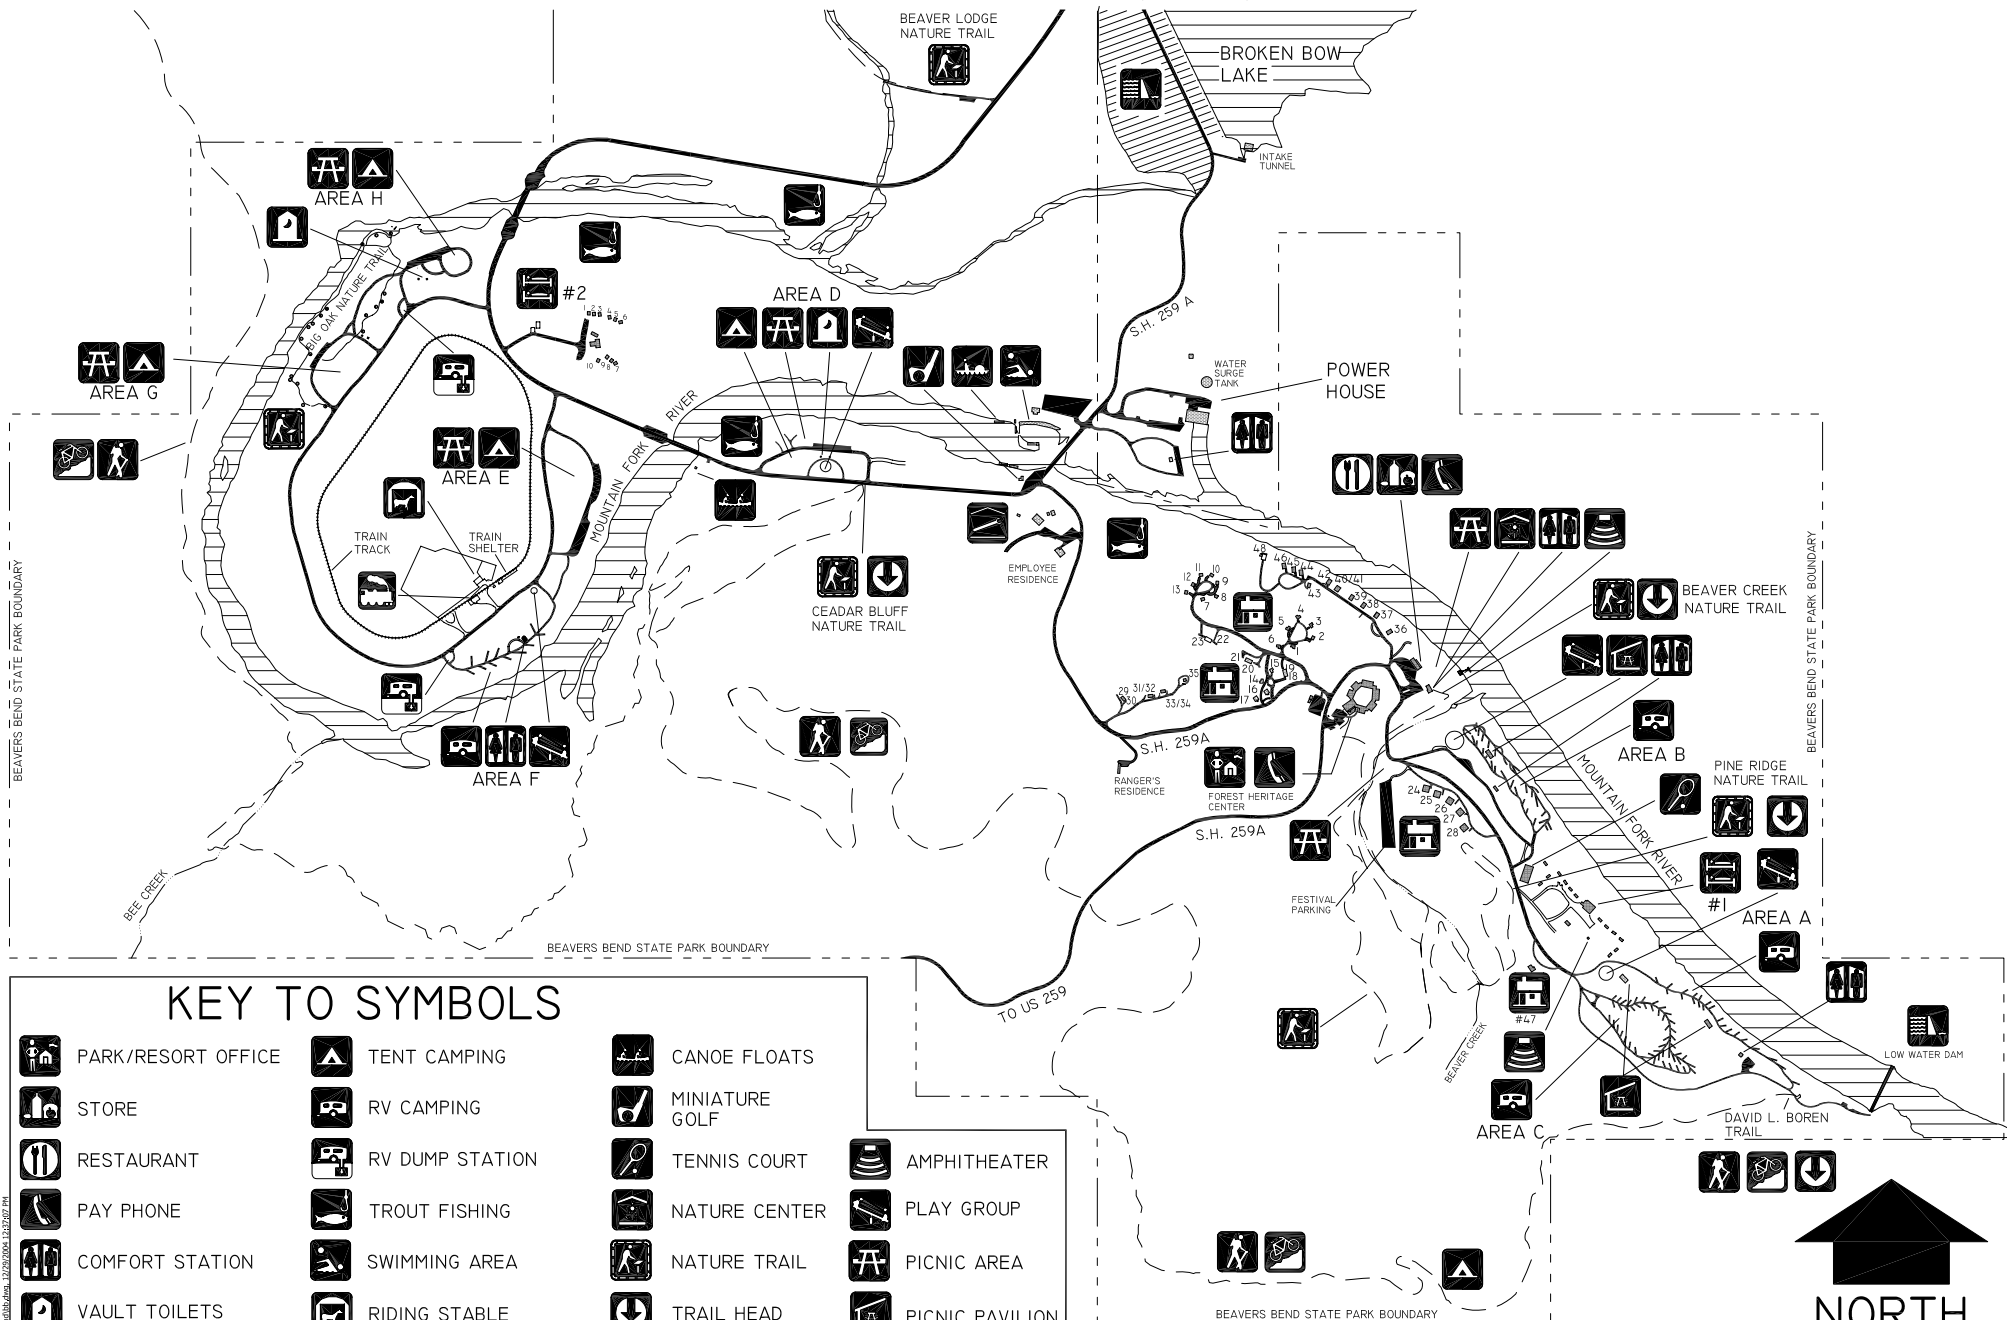

BEAVERS BEND STATE PARK

KEY TO SYMBOLS

	PARK/RESORT OFFICE		TENT CAMPING		CANOE FLOATS
	STORE		RV CAMPING		MINIATURE GOLF
	RESTAURANT		RV DUMP STATION		TENNIS COURT
	PAY PHONE		TROUT FISHING		NATURE CENTER
	COMFORT STATION		SWIMMING AREA		NATURE TRAIL
	VAULT TOILETS		RIDING STABLE		TRAIL HEAD
	CABINS		TRAIN RIDE		HIKING TRAIL
	GROUP CAMP		PADDLE BOATS		MOUNTAIN BIKE TRAIL
			AMPHITHEATER		PLAY GROUP
			PICNIC AREA		PICNIC PAVILION
			DAM		PARK MAINTENANCE